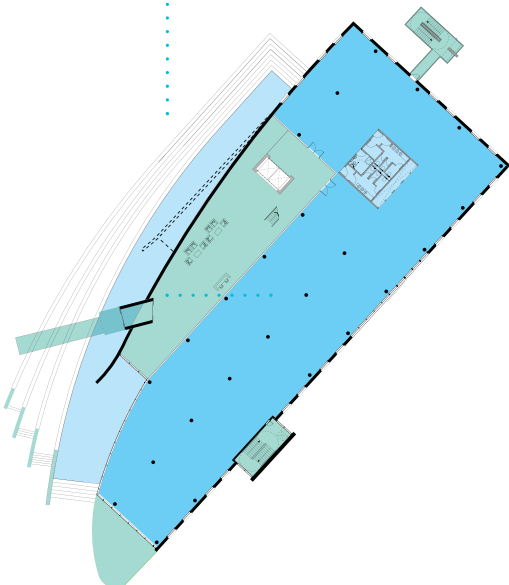

1 Assembly Square

Status: To let

Net Internal Area: 60,366 sq ft

This site, next to the Senedd / National Assembly for Wales, has outline planning consent for 60,366 sq ft of Grade A office space. Here on the waterfront, alongside the vibrant Roald Dahl Plass and Mermaid Quay, we are planning a single building of up to six storeys, with 71 parking spaces.

Note: Indicative layout, subject to detailed Planning Consent.

1 Assembly Square

Status: To let

Net Internal Area: 60,366 sq ft

Note: Indicative layout, subject to detailed Planning Consent.

For further information on Lease Terms and to explore your business needs, please contact